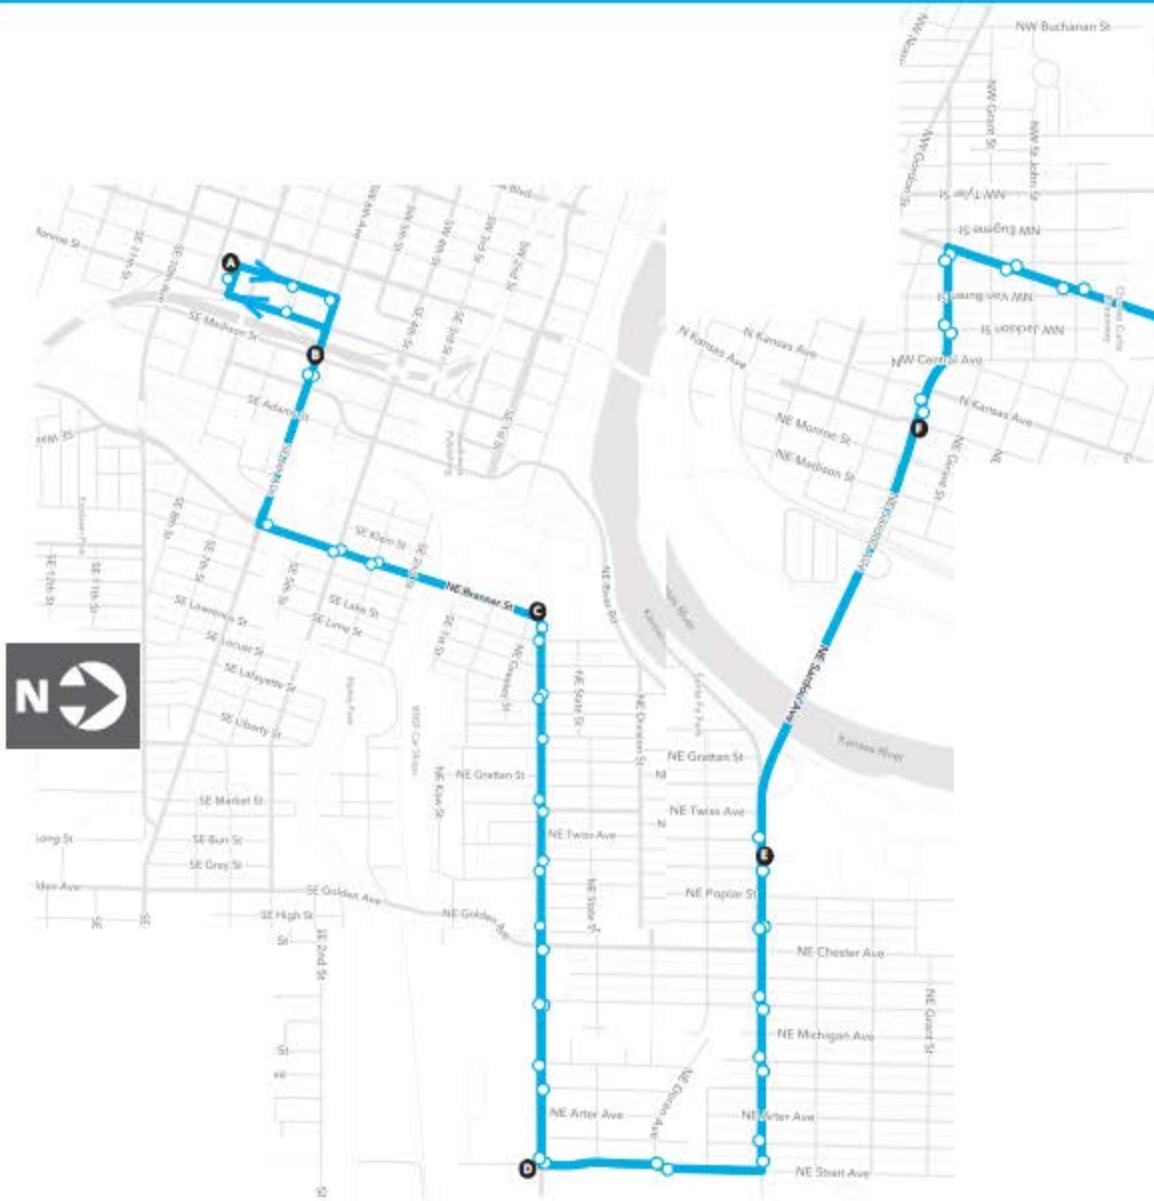

1 OAKLAND

MAP KEY

- Time Point
- Bus Stop

For real-time information on this and other routes, please access the DoubleMap mobile app or website at <http://topekametro.doublemap.com/map>

P.M. times in bold

Shaded timepoints indicate trips on both weekdays and Saturdays.

OUTBOUND

QSS	6th @ Jefferson	Seward @ Chandler	Seward @ Strait	Sardou @ Sumner	Morse @ Kansas	Topeka @ Independence	Dillons North
A	B	C	D	E	F	G	H
6:15	6:17	6:20	6:24	6:28	6:30	6:33	6:40
7:15	7:17	7:20	7:24	7:28	7:30	7:33	7:40
8:15	8:17	8:20	8:24	8:28	8:30	8:33	8:40
9:15	9:17	9:20	9:24	9:28	9:30	9:33	9:40
10:15	10:17	10:20	10:24	10:28	10:30	10:33	10:40
11:15	11:17	11:20	11:24	11:28	11:30	11:33	11:40
12:15	12:17	12:20	12:24	12:28	12:30	12:33	12:40
1:15	1:17	1:20	1:24	1:28	1:30	1:33	1:40
2:15	2:17	2:20	2:24	2:28	2:30	2:33	2:40
3:15	3:17	3:20	3:24	3:28	3:30	3:33	3:40
4:15	4:17	4:20	4:24	4:28	4:30	4:33	4:40
5:15	5:17	5:20	5:24	5:28	5:30	5:33	5:40
6:15	6:17	6:20	6:24	6:28	6:30	6:33	6:40

INBOUND

Dillons North	Topeka @ Independence	Morse @ Kansas	Sardou @ Ohio	Strait @ Seward	Seward @ Chandler	6th @ Jefferson	QSS	Continues as Route (M-F Only)
H	G	F	E	D	C	B	A	
		5:50	5:52	5:55	5:59	6:02	6:10	
6:44	6:47	6:50	6:52	6:55	6:59	7:02	7:10	17
7:44	7:47	7:50	7:52	7:55	7:59	8:02	8:10	17
8:44	8:47	8:50	8:52	8:55	8:59	9:02	9:10	17
9:44	9:47	9:50	9:52	9:55	9:59	10:02	10:10	17
10:44	10:47	10:50	10:52	10:55	10:59	11:02	11:10	
11:44	11:47	11:50	11:52	11:55	11:59	12:02	12:10	
12:44	12:47	12:50	12:52	12:55	12:59	1:02	1:10	
1:44	1:47	1:50	1:52	1:55	1:59	2:02	2:10	
2:44	2:47	2:50	2:52	2:55	2:59	3:02	3:10	17
3:44	3:47	3:50	3:52	3:55	3:59	4:02	4:10	17
4:44	4:47	4:50	4:52	4:55	4:59	5:02	5:10	17
5:44	5:47	5:50	5:52	5:55	5:59	6:02	6:10	17