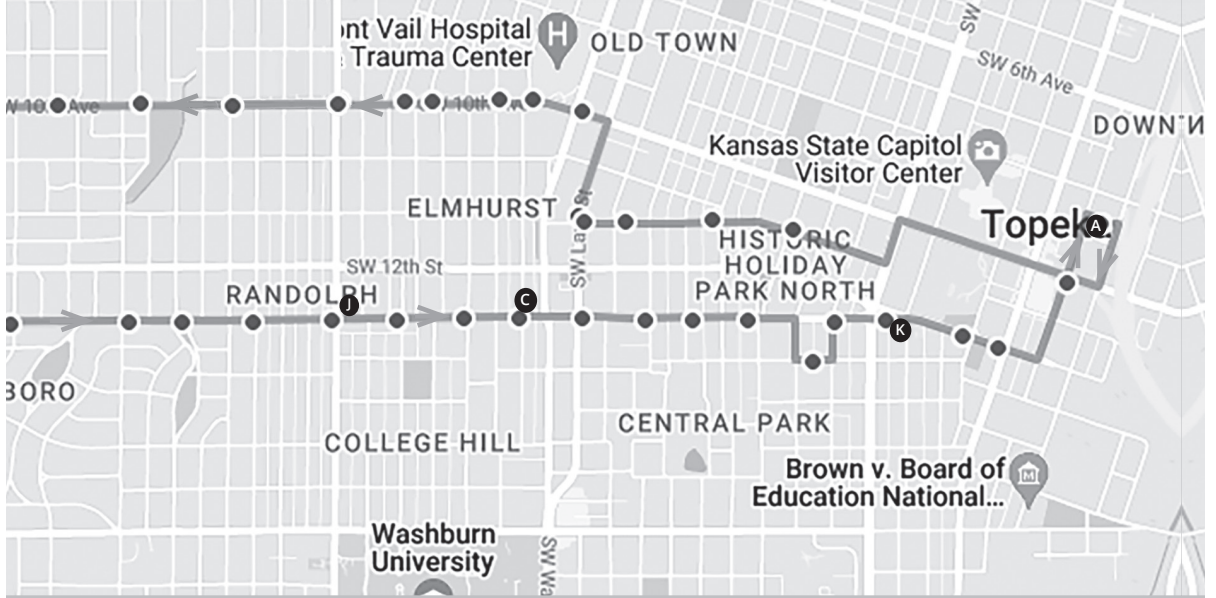

# HUNTOON

OUTBOUND					
QSS	12th @ Tyler (Topeka)	12th @ Washburn	12th @ Mission (Gage)	Huntoon @ Fairlawn	Walmart West
A	B	C	D	E	F
6:15	6:19	6:25	6:29	6:31	6:37
6:45	6:49	6:55	6:59	7:01	7:07
7:15	7:19	7:25	7:29	7:31	7:37
7:45	7:49	7:55	7:59	8:01	8:07
<b>8:45</b>	<b>8:49</b>	<b>8:55</b>	<b>8:59</b>	<b>9:01</b>	<b>9:07</b>
9:45	9:49	9:55	9:59	10:01	10:07
10:45	10:49	10:55	10:59	11:01	11:07
11:45	11:49	11:55	11:59	12:01	12:07
<b>12:45</b>	<b>12:49</b>	<b>12:55</b>	<b>12:59</b>	<b>1:01</b>	<b>1:07</b>
1:45	1:49	1:55	1:59	2:01	2:07
2:45	2:49	2:55	2:59	3:01	3:07
3:15	3:19	3:25	3:29	3:31	3:37
<b>3:45</b>	<b>3:49</b>	<b>3:55</b>	<b>3:59</b>	<b>4:01</b>	<b>4:07</b>
4:15	4:19	4:25	4:29	4:31	4:37
<b>4:45</b>	<b>4:49</b>	<b>4:55</b>	<b>4:59</b>	<b>5:01</b>	<b>5:07</b>
5:15	5:19	5:25	5:29	5:31	5:37
<b>5:45</b>	<b>5:49</b>	<b>5:55</b>	<b>5:59</b>	<b>6:01</b>	<b>6:07</b>
6:15	6:19	6:25	6:29	6:31	6:37

### MAP KEY

- Time Point
- Bus Stop

For real-time information on this and other routes, please access the DoubleMap mobile app or website at <http://topekametro.doublemap.com/map>

P.M. times in bold

Shaded timepoints indicate trips on both weekdays and Saturdays.

INBOUND						
Walmart West	Huntton @ Ashworth (Wanamaker)	Huntton @ Belle (Fairlawn)	Huntton @ Gage	Huntton @ Lane	Huntton @ Harrison (Topeka)	QSS
F	G	H	I	J	K	A
5:39	5:43	5:46	5:48	5:53	5:59	6:10
6:39	6:43	6:46	6:48	6:53	6:59	7:10
7:09	7:13	7:16	7:18	7:23	7:29	7:40
7:39	7:43	7:46	7:48	7:53	7:59	8:10
8:09	8:13	8:16	8:18	8:23	8:29	8:40
9:09	9:13	9:16	9:18	9:23	9:29	9:40
10:09	10:13	10:16	10:18	10:23	10:29	10:40
11:09	11:13	11:16	11:18	11:23	11:29	11:40
12:09	12:13	12:16	12:18	12:23	12:29	12:40
1:09	1:13	1:16	1:18	1:23	1:29	1:40
2:09	2:13	2:16	2:18	2:23	2:29	2:40
3:09	3:13	3:16	3:18	3:23	3:29	3:40
3:39	3:43	3:46	3:48	3:53	3:59	4:10
4:09	4:13	4:16	4:18	4:23	4:29	4:40
4:39	4:43	4:46	4:48	4:53	4:59	5:10
5:09	5:13	5:16	5:18	5:23	5:29	5:40
5:39	5:43	5:46	5:48	5:53	5:59	6:10
6:09	6:13	6:16	6:18	6:23	6:29	6:40