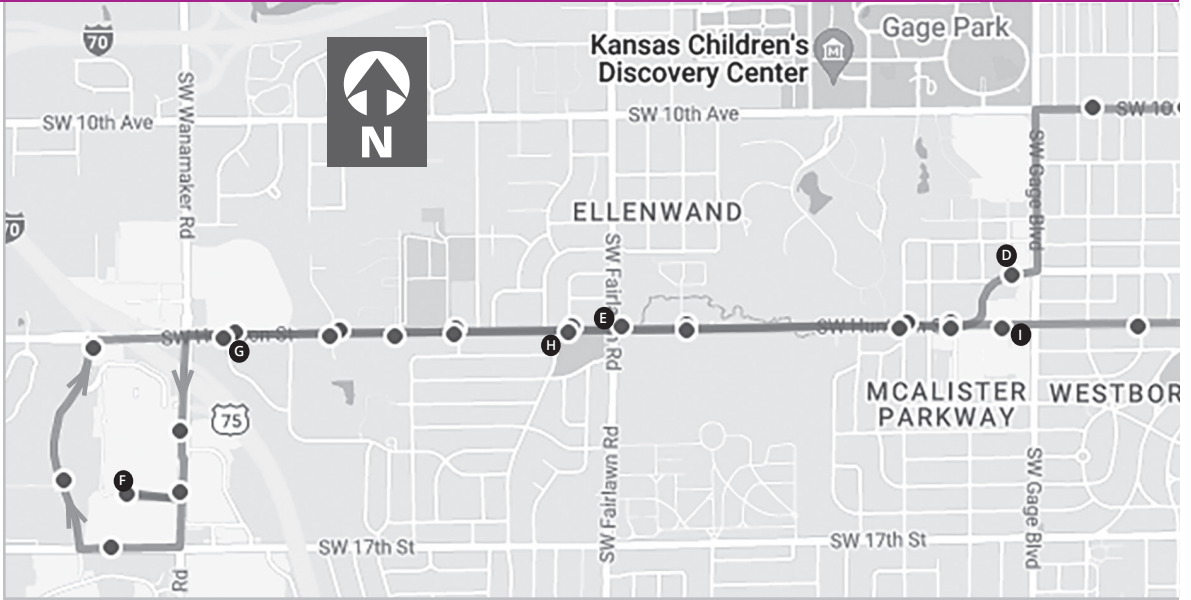

# HUNTOON

OUTBOUND					
QSS	12th @ Tyler (Topeka)	12th @ Washburn	12th @ Mission (Gage)	Huntoon @ Fairlawn	Walmart West
A	B	C	D	E	F
6:15	6:19	6:25	6:29	6:31	6:37
6:45	6:49	6:55	6:59	7:01	7:07
7:15	7:19	7:25	7:29	7:31	7:37
7:45	7:49	7:55	7:59	8:01	8:07
<b>8:45</b>	<b>8:49</b>	<b>8:55</b>	<b>8:59</b>	<b>9:01</b>	<b>9:07</b>
9:45	9:49	9:55	9:59	10:01	10:07
10:45	10:49	10:55	10:59	11:01	11:07
11:45	11:49	11:55	11:59	12:01	12:07
<b>12:45</b>	<b>12:49</b>	<b>12:55</b>	<b>12:59</b>	<b>1:01</b>	<b>1:07</b>
1:45	1:49	1:55	1:59	2:01	2:07
2:45	2:49	2:55	2:59	3:01	3:07
3:15	3:19	3:25	3:29	3:31	3:37
<b>3:45</b>	<b>3:49</b>	<b>3:55</b>	<b>3:59</b>	<b>4:01</b>	<b>4:07</b>
4:15	4:19	4:25	4:29	4:31	4:37
<b>4:45</b>	<b>4:49</b>	<b>4:55</b>	<b>4:59</b>	<b>5:01</b>	<b>5:07</b>
5:15	5:19	5:25	5:29	5:31	5:37
<b>5:45</b>	<b>5:49</b>	<b>5:55</b>	<b>5:59</b>	<b>6:01</b>	<b>6:07</b>
6:15	6:19	6:25	6:29	6:31	6:37

### MAP KEY

- Time Point
- Bus Stop

For real-time information on this and other routes, please access the DoubleMap mobile app or website at <http://topekametro.doublemap.com/map>

P.M. times in bold

Shaded timepoints indicate trips on both weekdays and Saturdays.

INBOUND						
Walmart West	Huntton @ Ashworth (Wanamaker)	Huntton @ Belle (Fairlawn)	Huntton @ Gage	Huntton @ Lane	Huntton @ Harrison (Topeka)	QSS
F	G	H	I	J	K	A
5:39	5:43	5:46	5:48	5:53	5:59	6:10
6:39	6:43	6:46	6:48	6:53	6:59	7:10
7:09	7:13	7:16	7:18	7:23	7:29	7:40
7:39	7:43	7:46	7:48	7:53	7:59	8:10
8:09	8:13	8:16	8:18	8:23	8:29	8:40
9:09	9:13	9:16	9:18	9:23	9:29	9:40
10:09	10:13	10:16	10:18	10:23	10:29	10:40
11:09	11:13	11:16	11:18	11:23	11:29	11:40
12:09	12:13	12:16	12:18	12:23	12:29	12:40
1:09	1:13	1:16	1:18	1:23	1:29	1:40
2:09	2:13	2:16	2:18	2:23	2:29	2:40
3:09	3:13	3:16	3:18	3:23	3:29	3:40
3:39	3:43	3:46	3:48	3:53	3:59	4:10
4:09	4:13	4:16	4:18	4:23	4:29	4:40
4:39	4:43	4:46	4:48	4:53	4:59	5:10
5:09	5:13	5:16	5:18	5:23	5:29	5:40
5:39	5:43	5:46	5:48	5:53	5:59	6:10
6:09	6:13	6:16	6:18	6:23	6:29	6:40