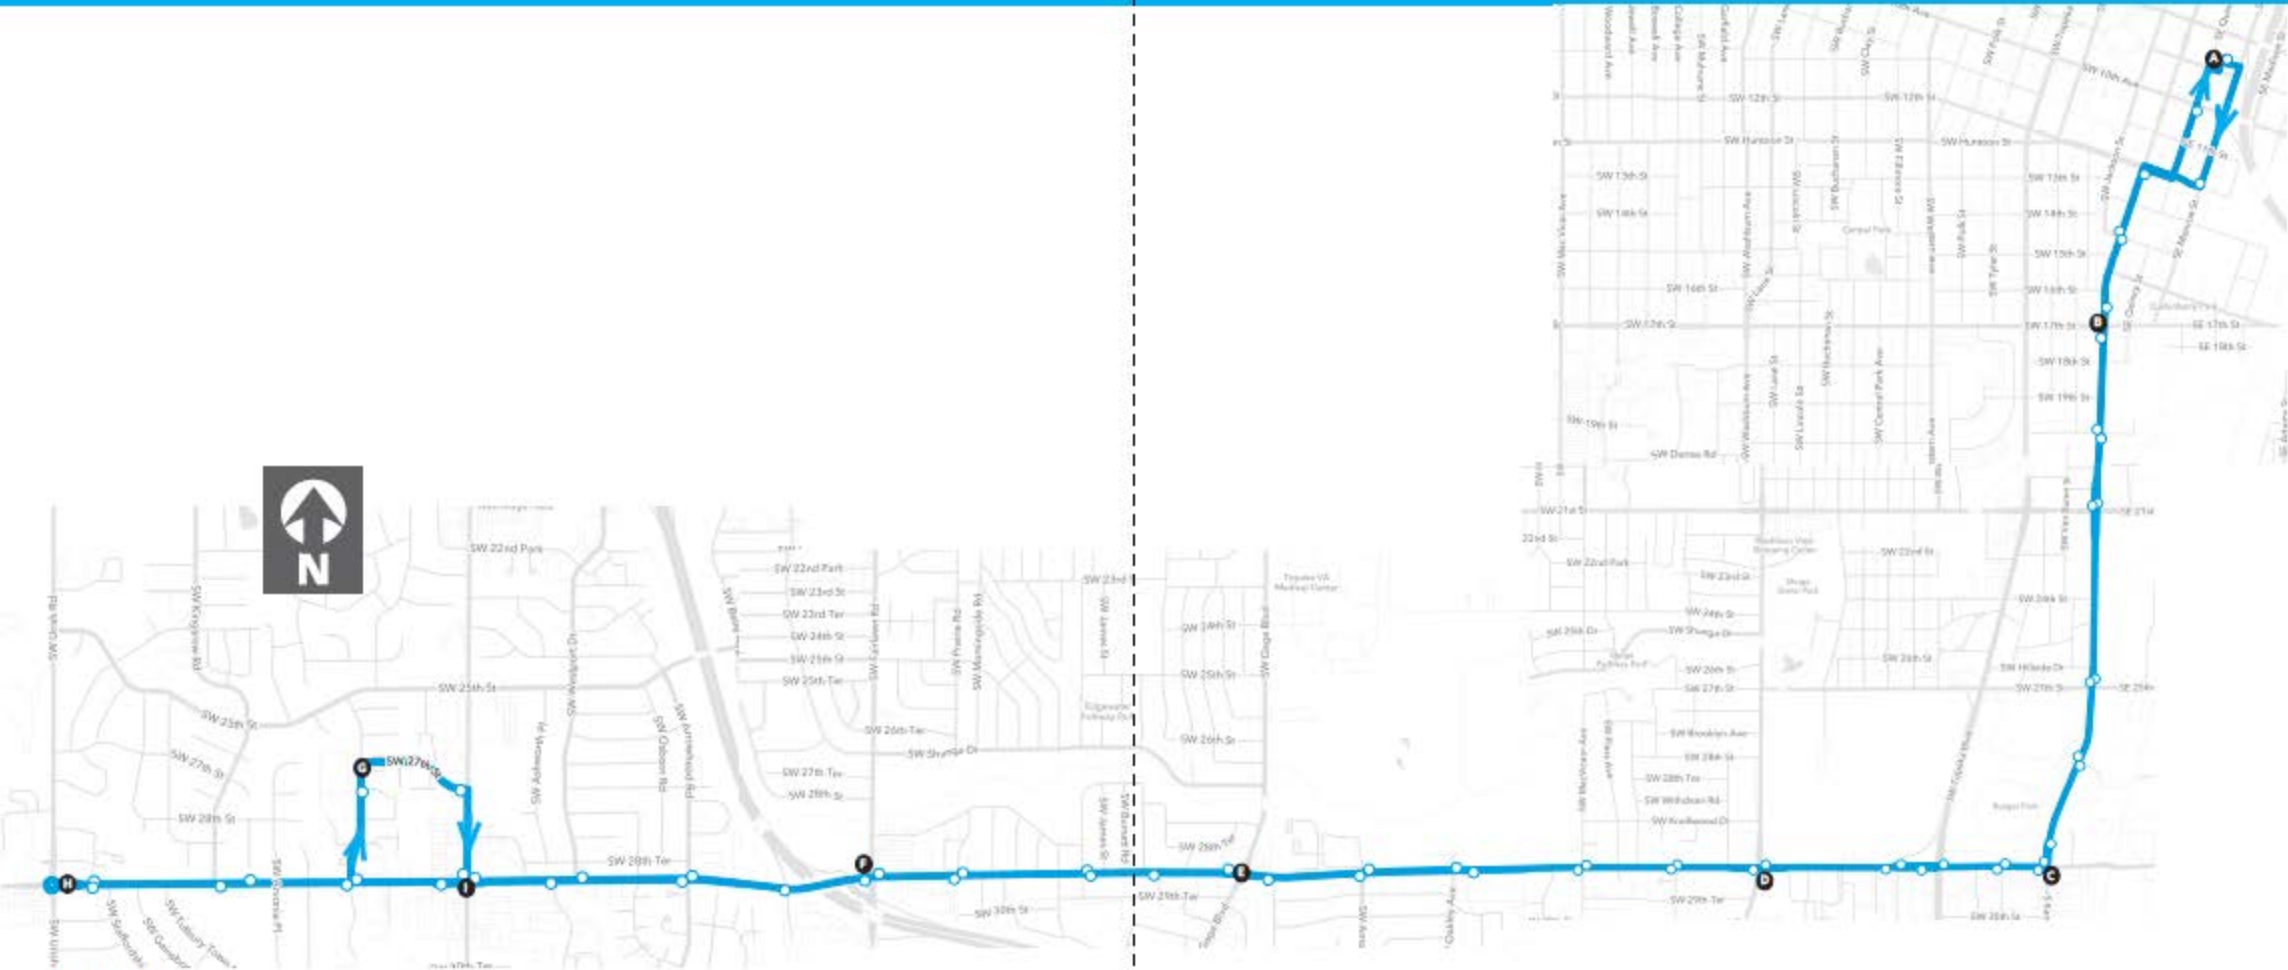

29 WEST 29TH

MAP KEY

- Time Point
- Bus Stop

For real-time information on this and other routes, please access the DoubleMap mobile app or website at <http://topekametro.doublemap.com/map>

P.M. times in bold

Shaded timepoints indicate trips on both weekdays and Saturdays.

OUTBOUND							
Q88	Kansas @ 17th	Kansas @ 28th	29th @ Burlingame	29th @ Gage	29th @ Fairlawn	Villa West @ 27th	29th @ Urish
A	B	C	D	E	F	G	H
6:15	6:18	6:21	6:23	6:27	6:29	6:34	6:38
7:15	7:18	7:21	7:23	7:27	7:29	7:34	7:38
8:15	8:18	8:21	8:23	8:27	8:29	8:34	8:38
9:15	9:18	9:21	9:23	9:27	9:29	9:34	9:38
10:15	10:18	10:21	10:23	10:27	10:29	10:34	10:38
11:15	11:18	11:21	11:23	11:27	11:29	11:34	11:38
12:15	12:18	12:21	12:23	12:27	12:29	12:34	12:38
1:15	1:18	1:21	1:23	1:27	1:29	1:34	1:38
2:15	2:18	2:21	2:23	2:27	2:29	2:34	2:38
3:15	3:18	3:21	3:23	3:27	3:29	3:34	3:38
4:15	4:18	4:21	4:23	4:27	4:29	4:34	4:38
5:15	5:18	5:21	5:23	5:27	5:29	5:34	5:38

INBOUND							
29th @ Urish	29th @ Wanamaker	29th @ Fairlawn	29th @ Abroad (Gage)	29th @ Burlingame	Kansas @ 29th	Kansas @ 17th	Q88
H	I	F	E	D	C	B	A
6:38	6:40	6:43	6:45	6:49	6:51	6:55	7:10
7:38	7:40	7:43	7:45	7:49	7:51	7:55	8:10
8:38	8:40	8:43	8:45	8:49	8:51	8:55	9:10
9:38	9:40	9:43	9:45	9:49	9:51	9:55	10:10
10:38	10:40	10:43	10:45	10:49	10:51	10:55	11:10
11:38	11:40	11:43	11:45	11:49	11:51	11:55	12:10
12:38	12:40	12:43	12:45	12:49	12:51	12:55	1:10
1:38	1:40	1:43	1:45	1:49	1:51	1:55	2:10
2:38	2:40	2:43	2:45	2:49	2:51	2:55	3:10
3:38	3:40	3:43	3:45	3:49	3:51	3:55	4:10
4:38	4:40	4:43	4:45	4:49	4:51	4:55	5:10
5:38	5:40	5:43	5:45	5:49	5:51	5:55	6:10