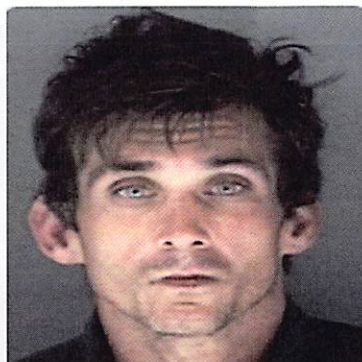

BANNED PASSENGER PICTURES – 5/5/26 (page 1 of 2)

Timothy Seibert
(ban indefinite)

Zunzilla McBride
(ban indefinite)

Larry Akers
(ban indefinite)

Kent Birdwhistle
(ban indefinite)

Wendall Smith
(ban indefinite)

Lacedric Marvin Dale
(ban indefinite)

Mika Perdue
(return mtg set for 5/19/26)

John Ryan McCormick
(can ride 6/15/26)

Blake Barrow
(can ride 6/28/26)

David Smith
(ban indefinite)

Steven Williams
(can ride 6/25/26)

Gregg Halstead
(can ride 1/4/27)

Devin Siebold
(can ride 9/3/26)

Douglas Stickle
(can ride 5/11/26)

Unknown Male
(can ride 10/15/26)

Steven Littleford
(can ride 4/23/27 pending mtg)

BANNED PASSENGER PICTURES – 5/5/26 (page 2 of 2)