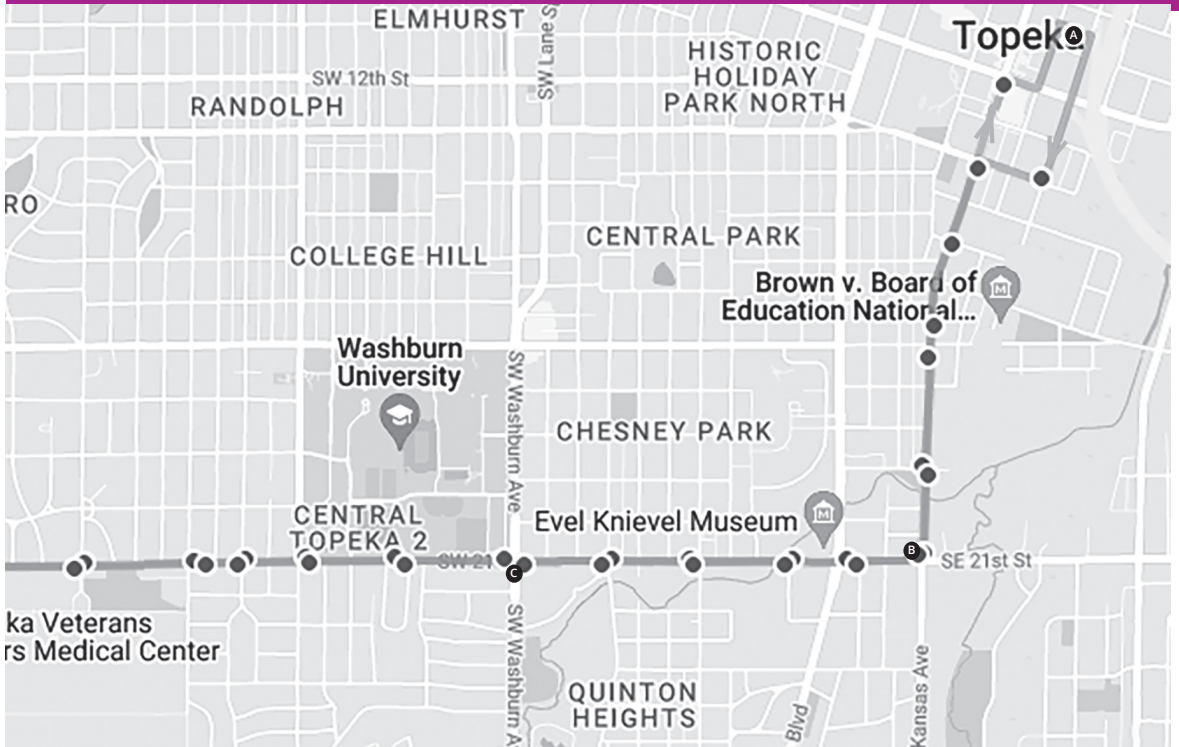

21 WEST 21ST

OUTBOUND					
QSS	Kansas @ 21st	21st @ Washburn	21st @ Mission (Gage)	21st @ Fairlawn	West Ridge Mall
A	B	C	D	E	F
6:15	6:19	6:22	6:29	6:31	6:38
6:45	6:49	6:52	6:59	7:01	7:08
7:15	7:19	7:22	7:29	7:31	7:38
7:45	7:49	7:52	7:59	8:01	8:08
8:15	8:19	8:22	8:29	8:31	8:38
9:15	9:19	9:22	9:29	9:31	9:38
10:15	10:19	10:22	10:29	10:31	10:38
11:15	11:19	11:22	11:29	11:31	11:38
12:15	12:19	12:22	12:29	12:31	12:38
1:15	1:19	1:22	1:29	1:31	1:38
2:15	2:19	2:22	2:29	2:31	2:38
3:15	3:19	3:22	3:29	3:31	3:38
3:45	3:49	3:52	3:59	4:01	4:08
4:15	4:19	4:22	4:29	4:31	4:38
4:45	4:49	4:52	4:59	5:01	5:08
5:15	5:19	5:22	5:29	5:31	5:38
5:45	5:49	5:52	5:59	6:01	6:08
6:15	6:19	6:22	6:29	6:31	6:38

MAP KEY

- Time Point
- Bus Stop

For real-time information on this and other routes, please access the DoubleMap mobile app or website at <http://topekametro.doublemap.com/map>

P.M. times in bold

Shaded timepoints indicate trips on both weekdays and Saturdays.

Trip begins at 21st @ Belle (Topeka West HS) at 3:16 p.m.

INBOUND

West Ridge Mall	21st @ Ashworth (Wanamaker)	21st @ Fairlawn	21st @ Gage	21st @ Washburn	Kansas @ 21st	QSS
F	G	E	D	C	B	A
5:41	5:44	5:46	5:48	5:55	5:57	6:10
6:41	6:44	6:46	6:48	6:55	6:57	7:10
7:11	7:14	7:16	7:18	7:25	7:27	7:40
7:41	7:44	7:46	7:48	7:55	7:57	8:10
8:11	8:14	8:16	8:18	8:25	8:27	8:40
8:41	8:44	8:46	8:48	8:55	8:57	9:10
9:41	9:44	9:46	9:48	9:55	9:57	10:10
10:41	10:44	10:46	10:48	10:55	10:57	11:10
11:41	11:44	11:46	11:48	11:55	11:57	12:10
12:41	12:44	12:46	12:48	12:55	12:57	1:10
1:41	1:44	1:46	1:48	1:55	1:57	2:10
2:41	2:44	2:46	2:48	2:55	2:57	3:10
		3:16	3:18	3:25	3:27	3:40
3:41	3:44	3:46	3:48	3:55	3:57	4:10
4:11	4:14	4:16	4:18	4:25	4:27	4:40
4:41	4:44	4:46	4:48	4:55	4:57	5:10
5:11	5:14	5:16	5:18	5:25	5:27	5:40
5:41	5:44	5:46	5:48	5:55	5:57	6:10
6:11	6:14	6:16	6:18	6:25	6:27	6:40