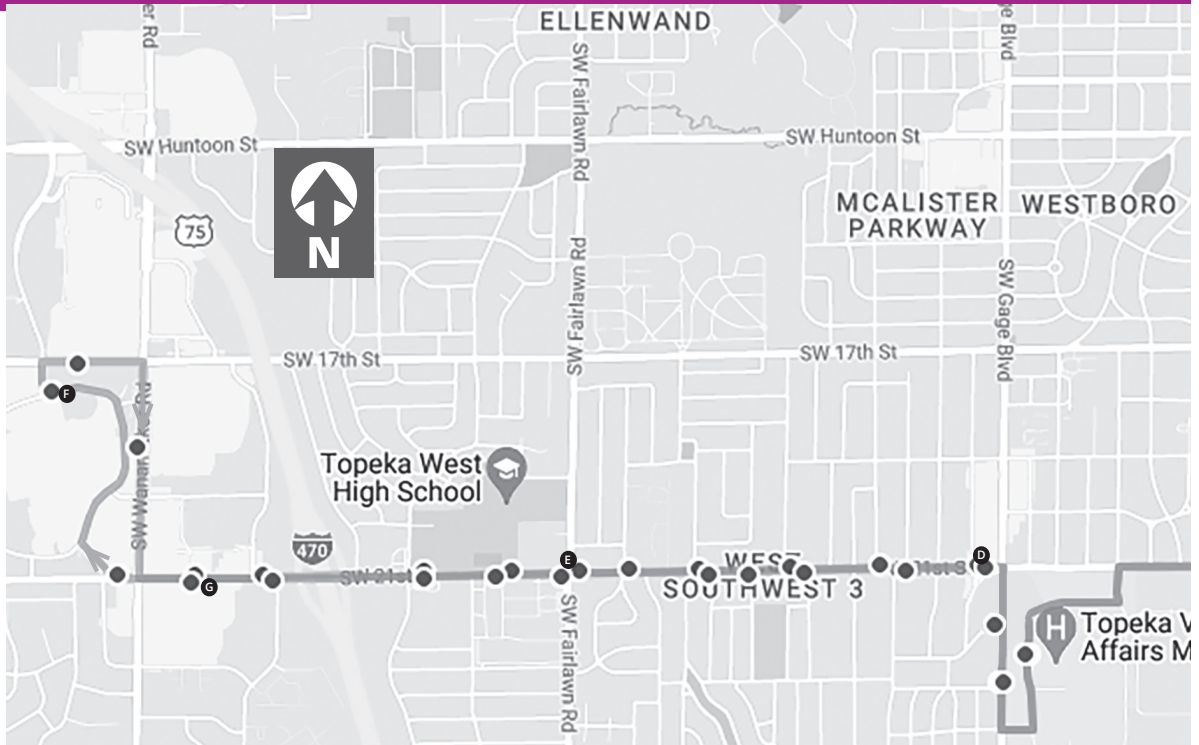

21 WEST 21ST

OUTBOUND					
QSS	Kansas @ 21st	21st @ Washburn	21st @ Mission (Gage)	21st @ Fairlawn	West Ridge Mall
A	B	C	D	E	F
6:15	6:19	6:22	6:29	6:31	6:38
6:45	6:49	6:52	6:59	7:01	7:08
7:15	7:19	7:22	7:29	7:31	7:38
7:45	7:49	7:52	7:59	8:01	8:08
8:15	8:19	8:22	8:29	8:31	8:38
9:15	9:19	9:22	9:29	9:31	9:38
10:15	10:19	10:22	10:29	10:31	10:38
11:15	11:19	11:22	11:29	11:31	11:38
12:15	12:19	12:22	12:29	12:31	12:38
1:15	1:19	1:22	1:29	1:31	1:38
2:15	2:19	2:22	2:29	2:31	2:38
3:15	3:19	3:22	3:29	3:31	3:38
3:45	3:49	3:52	3:59	4:01	4:08
4:15	4:19	4:22	4:29	4:31	4:38
4:45	4:49	4:52	4:59	5:01	5:08
5:15	5:19	5:22	5:29	5:31	5:38
5:45	5:49	5:52	5:59	6:01	6:08
6:15	6:19	6:22	6:29	6:31	6:38

MAP KEY

- Time Point
- Bus Stop

For real-time information on this and other routes, please access the DoubleMap mobile app or website at <http://topekametro.doublemap.com/map>

P.M. times in bold

Shaded timepoints indicate trips on both weekdays and Saturdays.

Trip begins at 21st @ Belle (Topeka West HS) at 3:16 p.m.

INBOUND

West Ridge Mall	21st @ Ashworth (Wanamaker)	21st @ Fairlawn	21st @ Gage	21st @ Washburn	Kansas @ 21st	QSS
F	G	E	D	C	B	A
5:41	5:44	5:46	5:48	5:55	5:57	6:10
6:41	6:44	6:46	6:48	6:55	6:57	7:10
7:11	7:14	7:16	7:18	7:25	7:27	7:40
7:41	7:44	7:46	7:48	7:55	7:57	8:10
8:11	8:14	8:16	8:18	8:25	8:27	8:40
8:41	8:44	8:46	8:48	8:55	8:57	9:10
9:41	9:44	9:46	9:48	9:55	9:57	10:10
10:41	10:44	10:46	10:48	10:55	10:57	11:10
11:41	11:44	11:46	11:48	11:55	11:57	12:10
12:41	12:44	12:46	12:48	12:55	12:57	1:10
1:41	1:44	1:46	1:48	1:55	1:57	2:10
2:41	2:44	2:46	2:48	2:55	2:57	3:10
		3:16	3:18	3:25	3:27	3:40
3:41	3:44	3:46	3:48	3:55	3:57	4:10
4:11	4:14	4:16	4:18	4:25	4:27	4:40
4:41	4:44	4:46	4:48	4:55	4:57	5:10
5:11	5:14	5:16	5:18	5:25	5:27	5:40
5:41	5:44	5:46	5:48	5:55	5:57	6:10
6:11	6:14	6:16	6:18	6:25	6:27	6:40