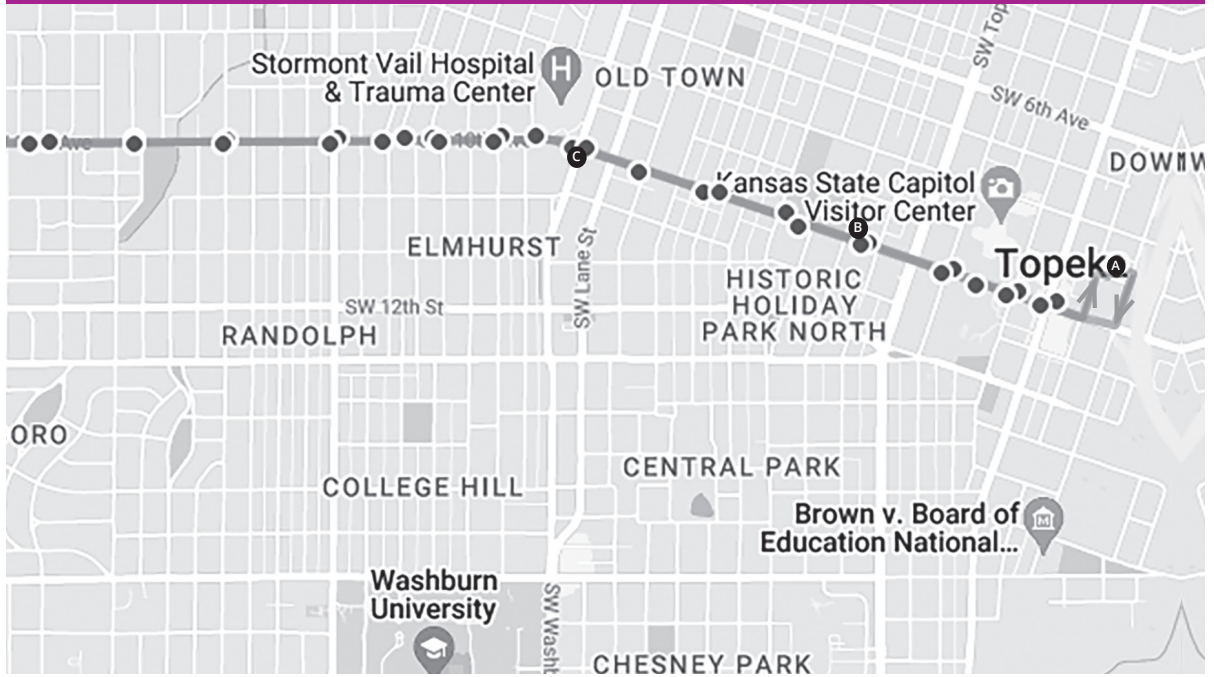

10

WEST 10TH

OUTBOUND						
QSS	10th @ Tyler (Topeka)	10th @ Washburn	10th @ Zoo Parkway (Gage)	10th @ Meadow (Fairlawn)	Walmart West (outbound only)	West Ridge Mall
A	B	C	D	E	F	G
6:15	6:19	6:21	6:28	6:30	6:38	6:41
6:45	6:49	6:51	6:58	7:00	7:08	7:11
7:15	7:19	7:21	7:28	7:30	7:38	7:41
7:45	7:49	7:51	7:58	8:00	8:08	8:11
8:15	8:19	8:21	8:28	8:30	8:38	8:41
9:15	9:19	9:21	9:28	9:30	9:38	9:41
10:15	10:19	10:21	10:28	10:30	10:38	10:41
11:15	11:19	11:21	11:28	11:30	11:38	11:41
12:15	12:19	12:21	12:28	12:30	12:38	12:41
1:15	1:19	1:21	1:28	1:30	1:38	1:41
2:15	2:19	2:21	2:28	2:30	2:38	2:41
3:15	3:19	3:21	3:28	3:30	3:38	3:41
3:45	3:49	3:51	3:58	4:00	4:08	4:11
4:15	4:19	4:21	4:28	4:30	4:38	4:41
4:45	4:49	4:51	4:58	5:00	5:08	5:11
5:15	5:19	5:21	5:28	5:30	5:38	5:41
5:45	5:49	5:51	5:58	6:00	6:08	6:11
6:15	6:19	6:21	6:28	6:30	6:38	6:41

MAP KEY

- Time Point
- Bus Stop

For real-time information on this and other routes, please access the DoubleMap mobile app or website at <http://topekametro.doublemap.com/map>

P.M. times in bold

Shaded timepoints indicate trips on both weekdays and Saturdays.

INBOUND					
West Ridge Mall	10th @ Meadow (Fairlawn)	10th @ Zoo Parkway (Gage)	10th @ Washburn	10th @ Tyler (Topeka)	QSS
G	E	D	C	B	A
6:41	6:47	6:50	6:55	6:58	7:10
7:11	7:17	7:20	7:25	7:28	7:40
7:41	7:47	7:50	7:55	7:58	8:10
8:11	8:17	8:20	8:25	8:28	8:40
8:41	8:47	8:50	8:55	8:58	9:10
9:41	9:47	9:50	9:55	9:58	10:10
10:41	10:47	10:50	10:55	10:58	11:10
11:41	11:47	11:50	11:55	11:58	12:10
12:41	12:47	12:50	12:55	12:58	1:10
1:41	1:47	1:50	1:55	1:58	2:10
2:41	2:47	2:50	2:55	2:58	3:10
3:41	3:47	3:50	3:55	3:58	4:10
4:11	4:17	4:20	4:25	4:28	4:40
4:41	4:47	4:50	4:55	4:58	5:10
5:11	5:17	5:20	5:25	5:28	5:40
5:41	5:47	5:50	5:55	5:58	6:10
6:11	6:17	6:20	6:25	6:28	6:40