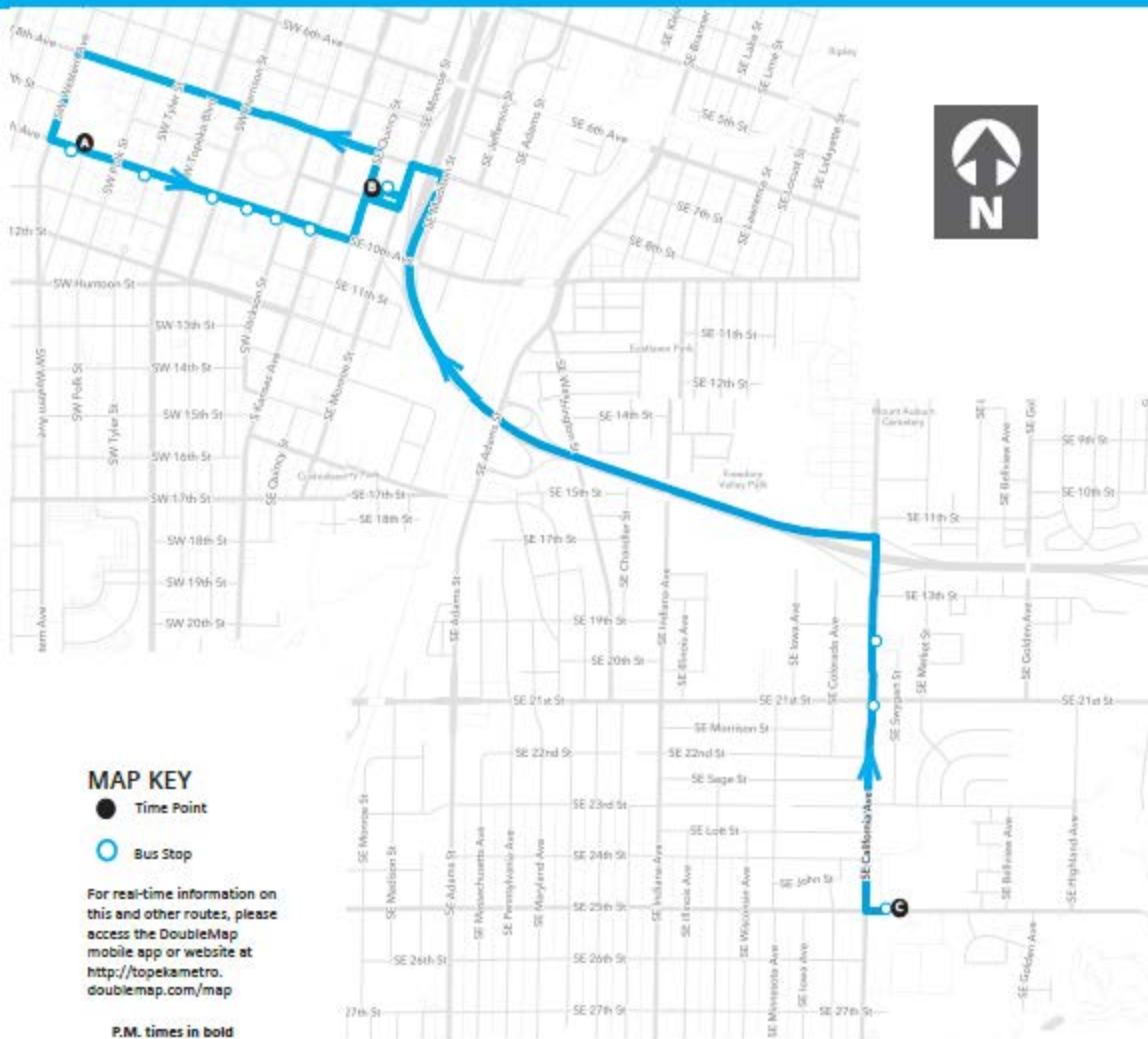

OUTBOUND		
10th @ Taylor (THS)	QSS	25th @ HPHS
A	B	C
3:05	3:10	3:18

INBOUND		
25th @ HPHS	Seward @ Ohio	QSS
C	D	B
3:18	3:26	3:32

Routes are open to the public

10S

## WEST 10TH SPECIAL #2

INBOUND	
25th @ HPWS	QSS
<b>C</b>	<b>B</b>
<b>3:05</b>	<b>3:13</b>

OUTBOUND		
QSS	10th @ Taylor (THS)	QSS
<b>B</b>	<b>A</b>	<b>B</b>
<b>3:13</b>	<b>3:18</b>	<b>3:23</b>

Routes are open to the public