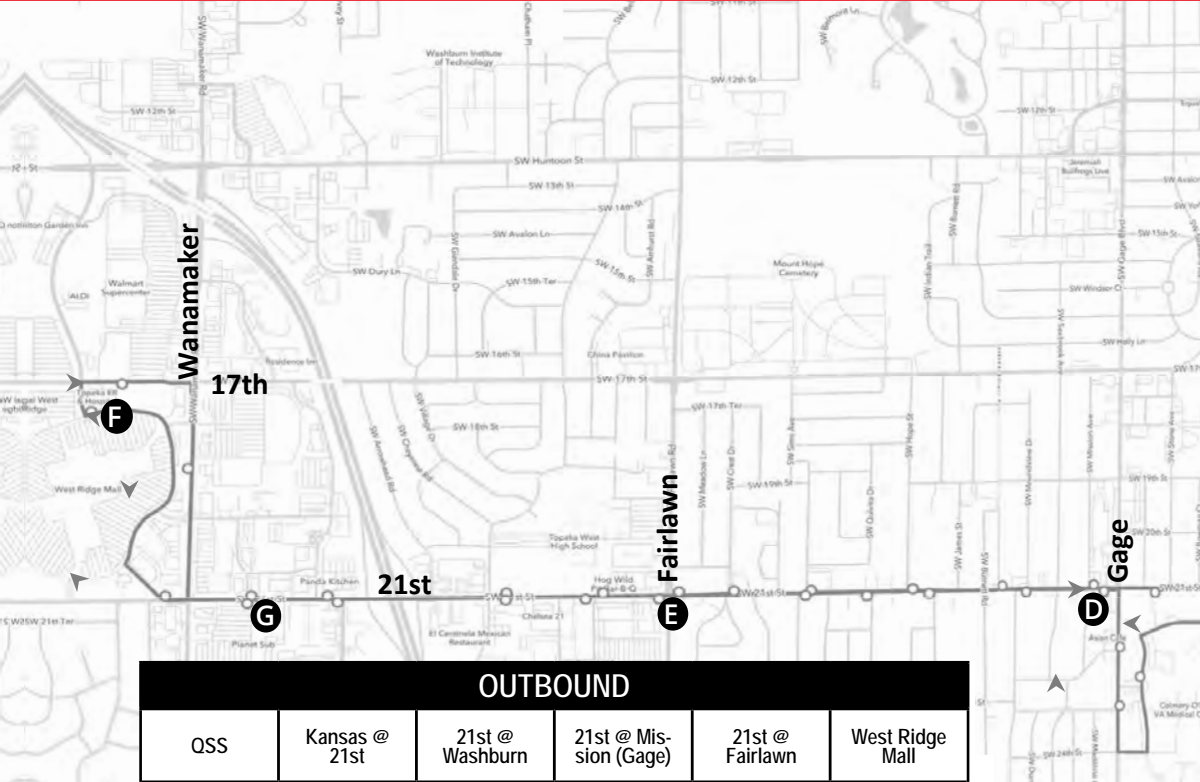

21 WEST 21ST

OUTBOUND					
QSS	Kansas @ 21st	21st @ Washburn	21st @ Mission (Gage)	21st @ Fairlawn	West Ridge Mall
A	B	C	D	E	F
6:15	6:19	6:22	6:29	6:31	6:38
6:45	6:49	6:52	6:59	7:01	7:08
7:15	7:19	7:22	7:29	7:31	7:38
7:45	7:49	7:52	7:59	8:01	8:08
8:15	8:19	8:22	8:29	8:31	8:38
9:15	9:19	9:22	9:29	9:31	9:38
10:15	10:19	10:22	10:29	10:31	10:38
11:15	11:19	11:22	11:29	11:31	11:38
12:15	12:19	12:22	12:29	12:31	12:38
1:15	1:19	1:22	1:29	1:31	1:38
2:15	2:19	2:22	2:29	2:31	2:38
3:15	3:19	3:22	3:29	3:31	3:38
3:45	3:49	3:52	3:59	4:01	4:08
4:15	4:19	4:22	4:29	4:31	4:38
4:45	4:49	4:52	4:59	5:01	5:08
5:15	5:19	5:22	5:29	5:31	5:38
5:45	5:49	5:52	5:59	6:01	6:08
6:15	6:19	6:22	6:29	6:31	6:38

MAP KEY

● Time Point

○ Bus Stop

For real-time information on this and other routes, please access the DoubleMap mobile app or website at <http://topekametro.doublemap.com/map>

P.M. times in bold

Shaded timepoints indicate trips on both weekdays and Saturdays.

□ Trip begins at 21st & Belle (Topeka West HS) at 3:22 p.m.

INBOUND

West Ridge Mall	21st @ Ashworth (Wanamaker)	21st @ Fairlawn	21st @ Gage	21st @ Washburn	Kansas @ 21st	QSS
F	G	E	D	C	B	A
6:11	6:14	6:18	6:20	6:27	6:29	6:40
6:41	6:44	6:48	6:50	6:57	6:59	7:10
7:11	7:14	7:18	7:20	7:27	7:29	7:40
7:41	7:44	7:48	7:50	7:57	7:59	8:10
8:11	8:14	8:18	8:20	8:27	8:29	8:40
8:41	8:44	8:48	8:50	8:57	8:59	9:10
9:41	9:44	9:48	9:50	9:57	9:59	10:10
10:41	10:44	10:48	10:50	10:57	10:59	11:10
11:41	11:44	11:48	11:50	11:57	11:59	12:10
12:41	12:44	12:48	12:50	12:57	12:59	1:10
1:41	1:44	1:48	1:50	1:57	1:59	2:10
2:41	2:44	2:48	2:50	2:57	2:59	3:10
		3:18	3:20	3:27	3:29	3:40
3:41	3:44	3:48	3:50	3:57	3:59	4:10
4:11	4:14	4:18	4:20	4:27	4:29	4:40
4:41	4:44	4:48	4:50	4:57	4:59	5:10
5:11	5:14	5:18	5:20	5:27	5:29	5:40
5:41	5:44	5:48	5:50	5:57	5:59	6:10
6:11	6:14	6:18	6:20	6:27	6:29	6:40