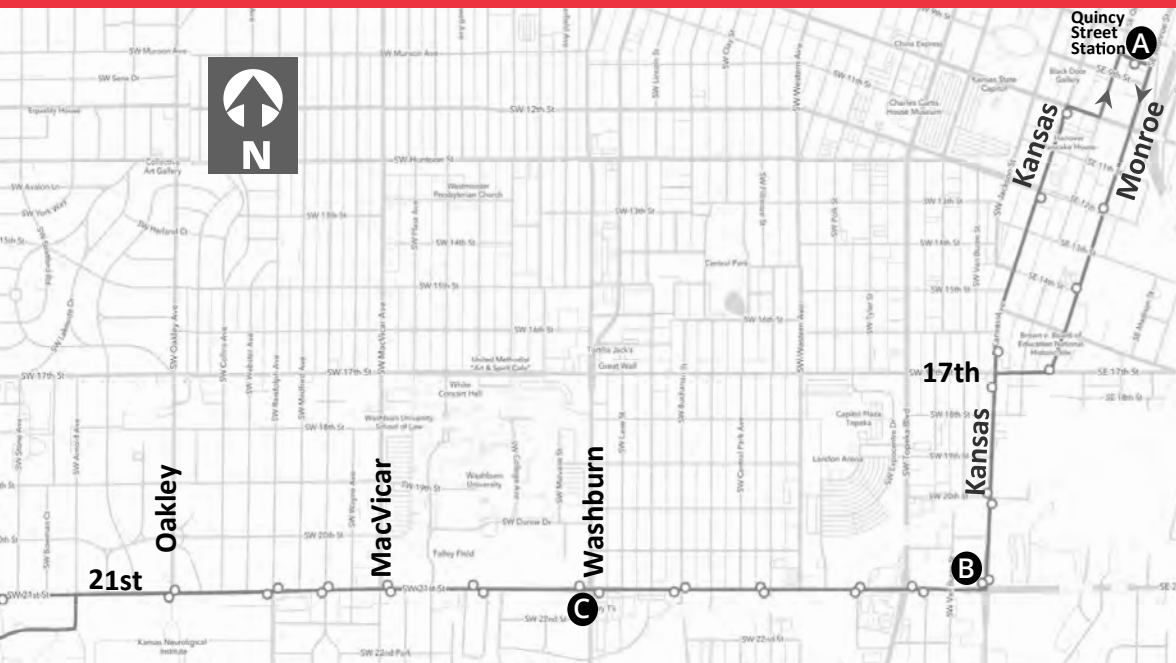

21 WEST 21ST

OUTBOUND					
QSS	Kansas @ 21st	21st @ Washburn	21st @ Mission (Gage)	21st @ Fairlawn	West Ridge Mall
A	B	C	D	E	F
6:15	6:19	6:22	6:29	6:31	6:38
6:45	6:49	6:52	6:59	7:01	7:08
7:15	7:19	7:22	7:29	7:31	7:38
7:45	7:49	7:52	7:59	8:01	8:08
8:15	8:19	8:22	8:29	8:31	8:38
9:15	9:19	9:22	9:29	9:31	9:38
10:15	10:19	10:22	10:29	10:31	10:38
11:15	11:19	11:22	11:29	11:31	11:38
12:15	12:19	12:22	12:29	12:31	12:38
1:15	1:19	1:22	1:29	1:31	1:38
2:15	2:19	2:22	2:29	2:31	2:38
3:15	3:19	3:22	3:29	3:31	3:38
3:45	3:49	3:52	3:59	4:01	4:08
4:15	4:19	4:22	4:29	4:31	4:38
4:45	4:49	4:52	4:59	5:01	5:08
5:15	5:19	5:22	5:29	5:31	5:38
5:45	5:49	5:52	5:59	6:01	6:08
6:15	6:19	6:22	6:29	6:31	6:38

MAP KEY

● Time Point

○ Bus Stop

For real-time information on this and other routes, please access the DoubleMap mobile app or website at <http://topekametro.doublemap.com/map>

P.M. times in bold

Shaded timepoints indicate trips on both weekdays and Saturdays.

□ Trip begins at 21st & Belle (Topeka West HS) at 3:22 p.m.

INBOUND

West Ridge Mall	21st @ Ashworth (Wanamaker)	21st @ Fairlawn	21st @ Gage	21st @ Washburn	Kansas @ 21st	QSS
F	G	E	D	C	B	A
6:11	6:14	6:18	6:20	6:27	6:29	6:40
6:41	6:44	6:48	6:50	6:57	6:59	7:10
7:11	7:14	7:18	7:20	7:27	7:29	7:40
7:41	7:44	7:48	7:50	7:57	7:59	8:10
8:11	8:14	8:18	8:20	8:27	8:29	8:40
8:41	8:44	8:48	8:50	8:57	8:59	9:10
9:41	9:44	9:48	9:50	9:57	9:59	10:10
10:41	10:44	10:48	10:50	10:57	10:59	11:10
11:41	11:44	11:48	11:50	11:57	11:59	12:10
12:41	12:44	12:48	12:50	12:57	12:59	1:10
1:41	1:44	1:48	1:50	1:57	1:59	2:10
2:41	2:44	2:48	2:50	2:57	2:59	3:10
		3:18	3:20	3:27	3:29	3:40
3:41	3:44	3:48	3:50	3:57	3:59	4:10
4:11	4:14	4:18	4:20	4:27	4:29	4:40
4:41	4:44	4:48	4:50	4:57	4:59	5:10
5:11	5:14	5:18	5:20	5:27	5:29	5:40
5:41	5:44	5:48	5:50	5:57	5:59	6:10
6:11	6:14	6:18	6:20	6:27	6:29	6:40