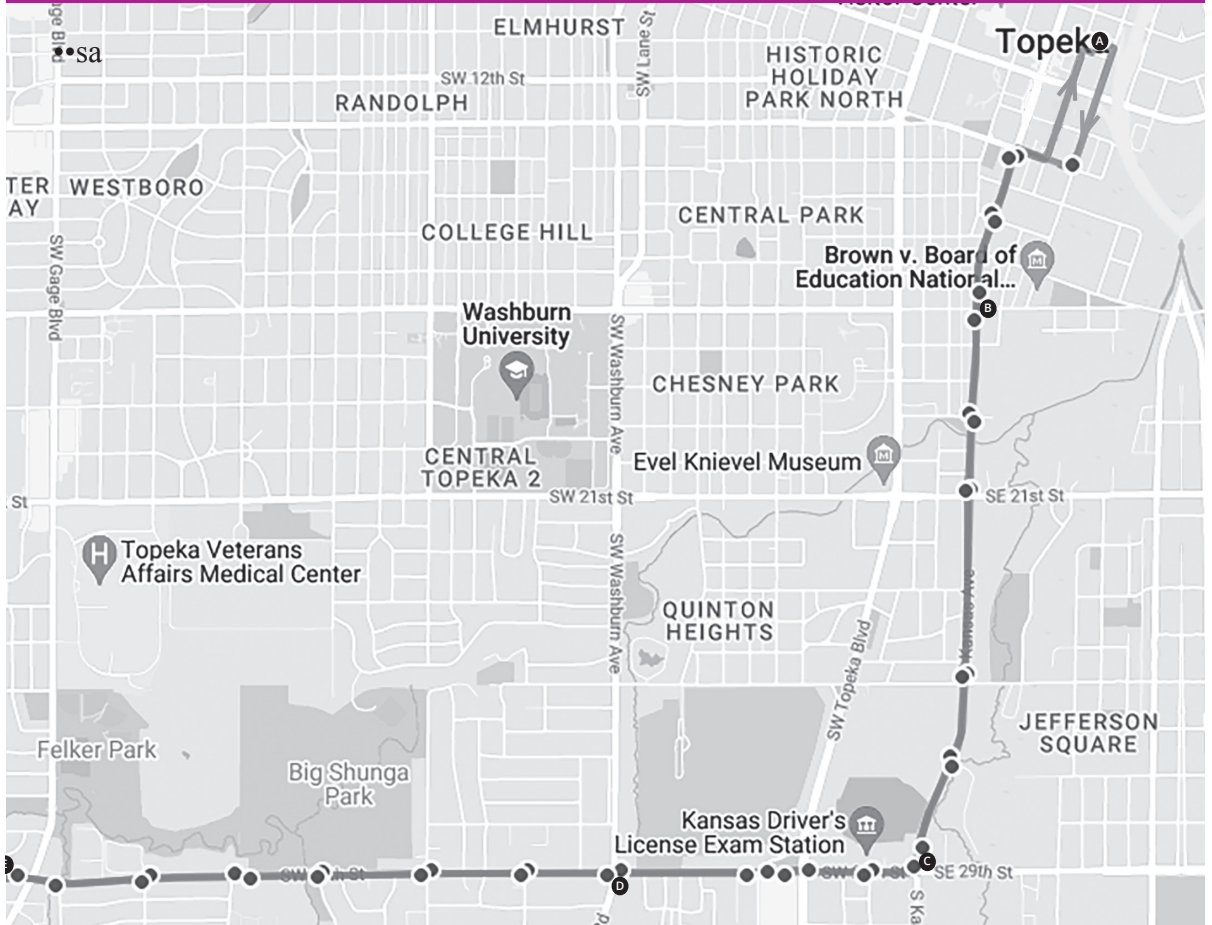

29 WEST 29TH

OUTBOUND

QSS	Kansas @ 17th	Kansas @ 29th	29th @ Burlingame	29th @ Gage	29th @ Fairlawn	Villa West @ 27th	29th @ Urish
A	B	C	D	E	F	G	H
6:15	6:18	6:21	6:23	6:27	6:29	6:34	6:38
7:15	7:18	7:21	7:23	7:27	7:29	7:34	7:38
8:15	8:18	8:21	8:23	8:27	8:29	8:34	8:38
9:15	9:18	9:21	9:23	9:27	9:29	9:34	9:38
10:15	10:18	10:21	10:23	10:27	10:29	10:34	10:38
11:15	11:18	11:21	11:23	11:27	11:29	11:34	11:38
12:15	12:18	12:21	12:23	12:27	12:29	12:34	12:38
1:15	1:18	1:21	1:23	1:27	1:29	1:34	1:38
2:15	2:18	2:21	2:23	2:27	2:29	2:34	2:38
3:15	3:18	3:21	3:23	3:27	3:29	3:34	3:38
4:15	4:18	4:21	4:23	4:27	4:29	4:34	4:38
5:15	5:18	5:21	5:23	5:27	5:29	5:34	5:38

MAP KEY

- Time Point
- Bus Stop

For real-time information on this and other routes, please access the DoubleMap mobile app or website at <http://topekametro.doublemap.com/map>

P.M. times in bold

 Shaded timepoints indicate trips on both weekdays and Saturdays.

INBOUND							
29th @ Urish	29th @ Wanamaker	29th @ Fairlawn	29th @ Atwood (Gage)	29th @ Burlingame	Kansas @ 29th	Kansas @ 17th	QSS
H	I	F	E	D	C	B	A
6:38	6:40	6:43	6:45	6:49	6:51	6:55	7:10
7:38	7:40	7:43	7:45	7:49	7:51	7:55	8:10
8:38	8:40	8:43	8:45	8:49	8:51	8:55	9:10
9:38	9:40	9:43	9:45	9:49	9:51	9:55	10:10
10:38	10:40	10:43	10:45	10:49	10:51	10:55	11:10
11:38	11:40	11:43	11:45	11:49	11:51	11:55	12:10
12:38	12:40	12:43	12:45	12:49	12:51	12:55	1:10
1:38	1:40	1:43	1:45	1:49	1:51	1:55	2:10
2:38	2:40	2:43	2:45	2:49	2:51	2:55	3:10
3:38	3:40	3:43	3:45	3:49	3:51	3:55	4:10
4:38	4:40	4:43	4:45	4:49	4:51	4:55	5:10
5:38	5:40	5:43	5:45	5:49	5:51	5:55	6:10