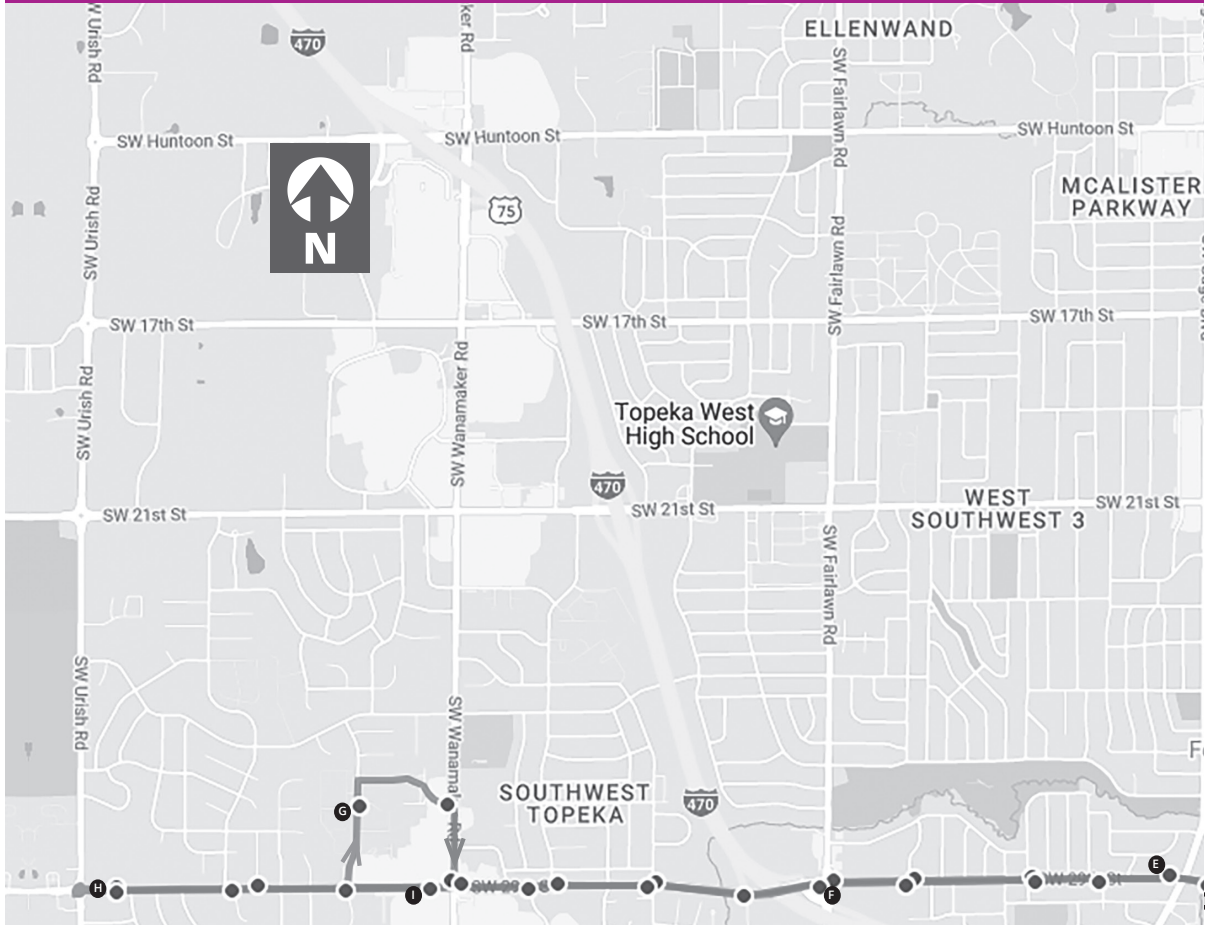

29 WEST 29TH

OUTBOUND

QSS	Kansas @ 17th	Kansas @ 29th	29th @ Burlingame	29th @ Gage	29th @ Fairlawn	Villa West @ 27th	29th @ Urish
A	B	C	D	E	F	G	H
6:15	6:18	6:21	6:23	6:27	6:29	6:34	6:38
7:15	7:18	7:21	7:23	7:27	7:29	7:34	7:38
8:15	8:18	8:21	8:23	8:27	8:29	8:34	8:38
9:15	9:18	9:21	9:23	9:27	9:29	9:34	9:38
10:15	10:18	10:21	10:23	10:27	10:29	10:34	10:38
11:15	11:18	11:21	11:23	11:27	11:29	11:34	11:38
12:15	12:18	12:21	12:23	12:27	12:29	12:34	12:38
1:15	1:18	1:21	1:23	1:27	1:29	1:34	1:38
2:15	2:18	2:21	2:23	2:27	2:29	2:34	2:38
3:15	3:18	3:21	3:23	3:27	3:29	3:34	3:38
4:15	4:18	4:21	4:23	4:27	4:29	4:34	4:38
5:15	5:18	5:21	5:23	5:27	5:29	5:34	5:38

MAP KEY

- Time Point
- Bus Stop

For real-time information on this and other routes, please access the DoubleMap mobile app or website at <http://topekametro.doublemap.com/map>

P.M. times in bold

 Shaded timepoints indicate trips on both weekdays and Saturdays.

INBOUND							
29th @ Urish	29th @ Wanamaker	29th @ Fairlawn	29th @ Atwood (Gage)	29th @ Burlingame	Kansas @ 29th	Kansas @ 17th	QSS
H	I	F	E	D	C	B	A
6:38	6:40	6:43	6:45	6:49	6:51	6:55	7:10
7:38	7:40	7:43	7:45	7:49	7:51	7:55	8:10
8:38	8:40	8:43	8:45	8:49	8:51	8:55	9:10
9:38	9:40	9:43	9:45	9:49	9:51	9:55	10:10
10:38	10:40	10:43	10:45	10:49	10:51	10:55	11:10
11:38	11:40	11:43	11:45	11:49	11:51	11:55	12:10
12:38	12:40	12:43	12:45	12:49	12:51	12:55	1:10
1:38	1:40	1:43	1:45	1:49	1:51	1:55	2:10
2:38	2:40	2:43	2:45	2:49	2:51	2:55	3:10
3:38	3:40	3:43	3:45	3:49	3:51	3:55	4:10
4:38	4:40	4:43	4:45	4:49	4:51	4:55	5:10
5:38	5:40	5:43	5:45	5:49	5:51	5:55	6:10