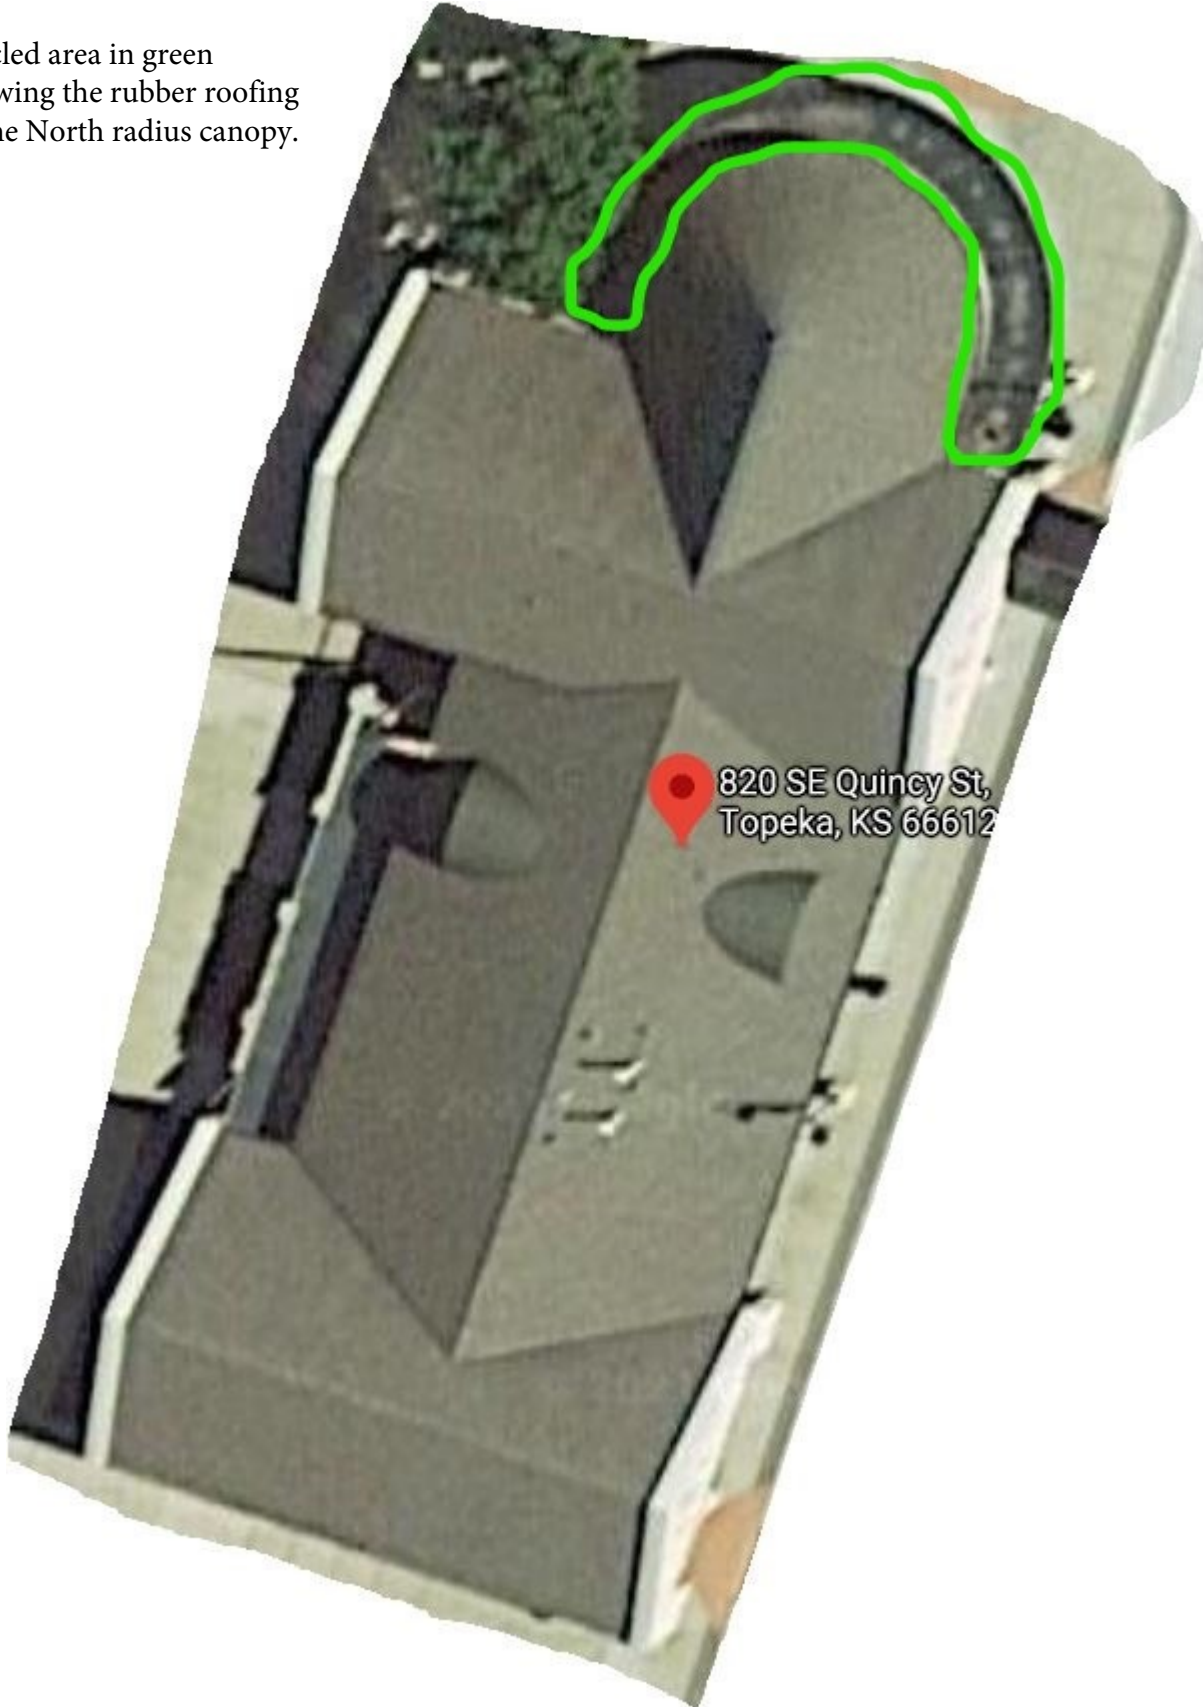

TOPEKA METRO

**REQUEST FOR BIDS
QSS Roof Replacement
TO-21-12**

**Appendix IV
Aerial Views**

Topeka Metro Quincy Street Station (QSS)
820 South Quincy Street, Topeka, Kansas
Aerial View

Topeka Metro Quincy Street Station (QSS)
820 South Quincy Street, Topeka, Kansas
Aerial View

Circled area in orange showing
the shingle only section of the
roof.

Topeka Metro Quincy Street Station (QSS)
820 South Quincy Street, Topeka, Kansas
Aerial View

Circled area in green
showing the rubber roofing
at the North radius canopy.

Topeka Metro Quincy Street Station (QSS)
820 South Quincy Street, Topeka, Kansas
Aerial View

Circled area in yellow
showing the North/
Radius roof for
Alternate #1.