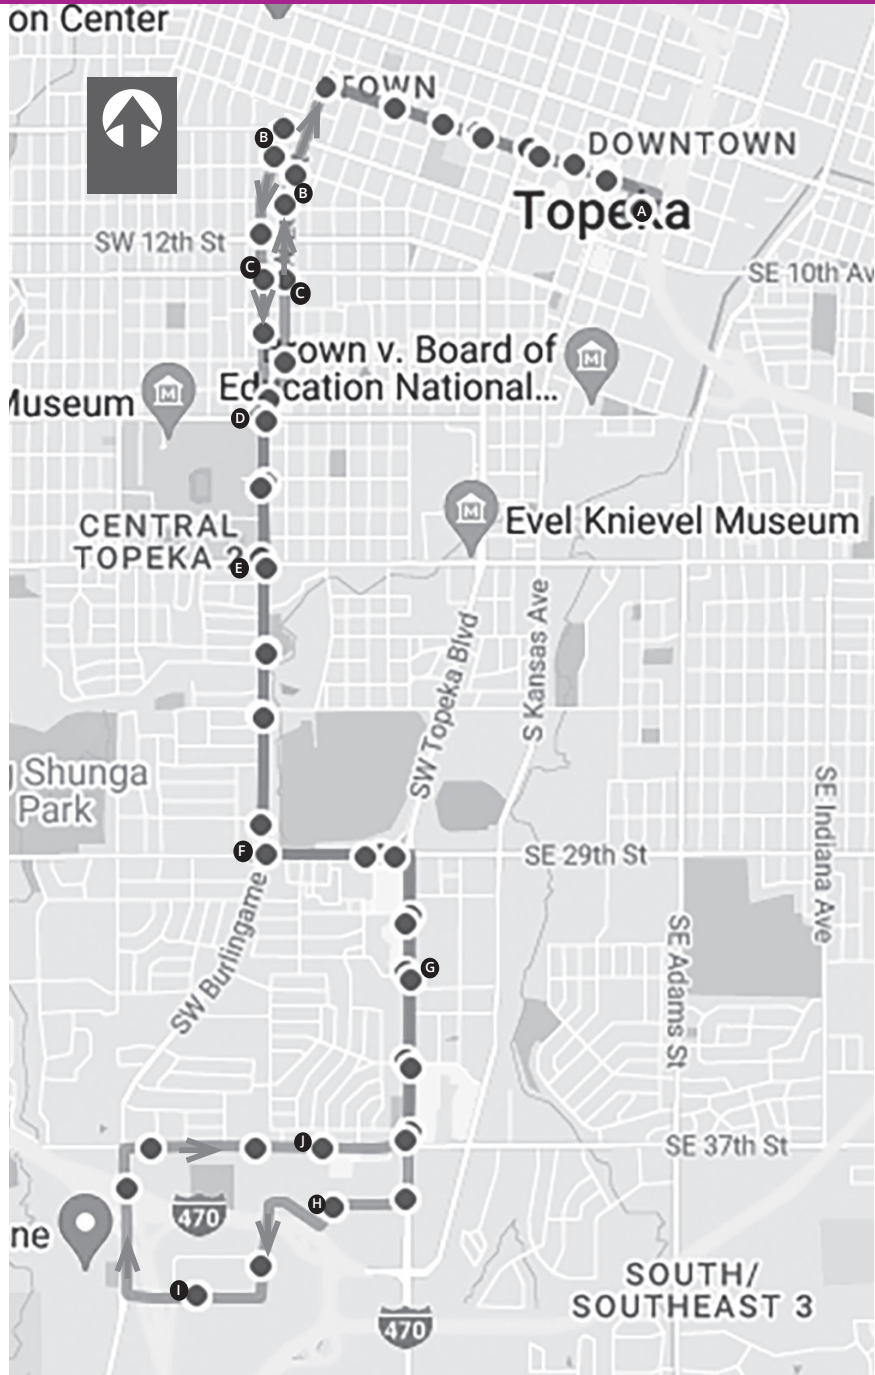

7 WASHBURN

MAP KEY

 Time Point

 Bus Stop

For real-time information on this and other routes, please access the DoubleMap mobile app or website at <http://topekametro.doublemap.com/map>

P.M. times in bold

 Shaded timepoints indicate trips on both weekdays and Saturdays.

Bus serves Amtrak station at 5:40 a.m.

OUTBOUND

QSS	Washburn @ 10th	Washburn @ Huntoon	Washburn @ 17th	Washburn @ 21st	Burlingame @ Knollwood (29th)	Topeka @ 32nd	Walmart South	TARC
A	B	C	D	E	F	G	H	I
5:45	5:52	5:53	5:55	5:57	6:00	6:03	6:07	6:10
6:45	6:52	6:53	6:55	6:57	7:00	7:03	7:07	7:10
7:45	7:52	7:53	7:55	7:57	8:00	8:03	8:07	8:10
8:45	8:52	8:53	8:55	8:57	9:00	9:03	9:07	9:10
9:45	9:52	9:53	9:55	9:57	10:00	10:03	10:07	10:10
10:45	10:52	10:53	10:55	10:57	11:00	11:03	11:07	11:10
11:45	11:52	11:53	11:55	11:57	12:00	12:03	12:07	12:10
12:45	12:52	12:53	12:55	12:57	1:00	1:03	1:07	1:10
1:45	1:52	1:53	1:55	1:57	2:00	2:03	2:07	2:10
2:45	2:52	2:53	2:55	2:57	3:00	3:03	3:07	3:10
3:45	3:52	3:53	3:55	3:57	4:00	4:03	4:07	4:10
4:45	4:52	4:53	4:55	4:57	5:00	5:03	5:07	5:10
5:45	5:52	5:53	5:55	5:57	6:00	6:03	6:07	6:10

INBOUND

TARC	37th @ Kirklawn	Topeka @ 32nd	29th @ Burlingame	Washburn @ 21st	Washburn @ 17th	Lane @ Huntoon	Lane @ 11th	QSS
I	J	G	F	E	D	C	B	A
6:11	6:15	6:18	6:19	6:23	6:25	6:27	6:28	6:40
7:11	7:15	7:18	7:19	7:23	7:25	7:27	7:28	7:40
8:11	8:15	8:18	8:19	8:23	8:25	8:27	8:28	8:40
9:11	9:15	9:18	9:19	9:23	9:25	9:27	9:28	9:40
10:11	10:15	10:18	10:19	10:23	10:25	10:27	10:28	10:40
11:11	11:15	11:18	11:19	11:23	11:25	11:27	11:28	11:40
12:11	12:15	12:18	12:19	12:23	12:25	12:27	12:28	12:40
1:11	1:15	1:18	1:19	1:23	1:25	1:27	1:28	1:40
2:11	2:15	2:18	2:19	2:23	2:25	2:27	2:28	2:40
3:11	3:15	3:18	3:19	3:23	3:25	3:27	3:28	3:40
4:11	4:15	4:18	4:19	4:23	4:25	4:27	4:28	4:40
5:11	5:15	5:18	5:19	5:23	5:25	5:27	5:28	5:40
6:11	6:15	6:18	6:19	6:23	6:25	6:27	6:28	6:40